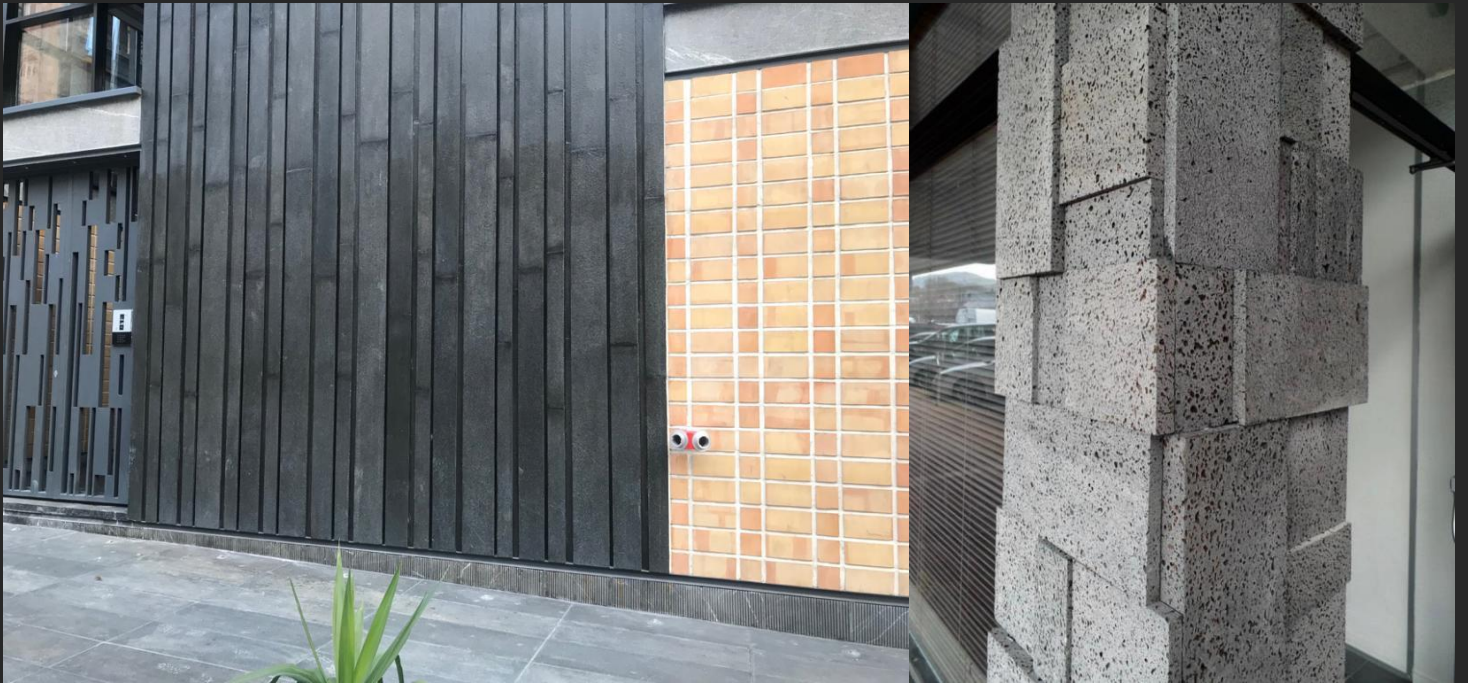

Type	(2cm) Slabs Polished	Tiles 60*30*2	Tiles 60*60*2
Royal Green Granite			

Curb Stone & Flagstone

Type	Quarry Owner
Curb Stone & Flagstone (Bush Hammer & Honed)	Quarry Owner

Basalt

Type	(2cm) Slabs Polished	Tiles 60*30*2	Tiles 60*60*2
Basalt			